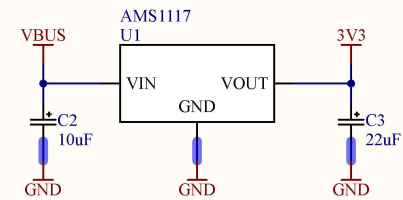

Digital supply