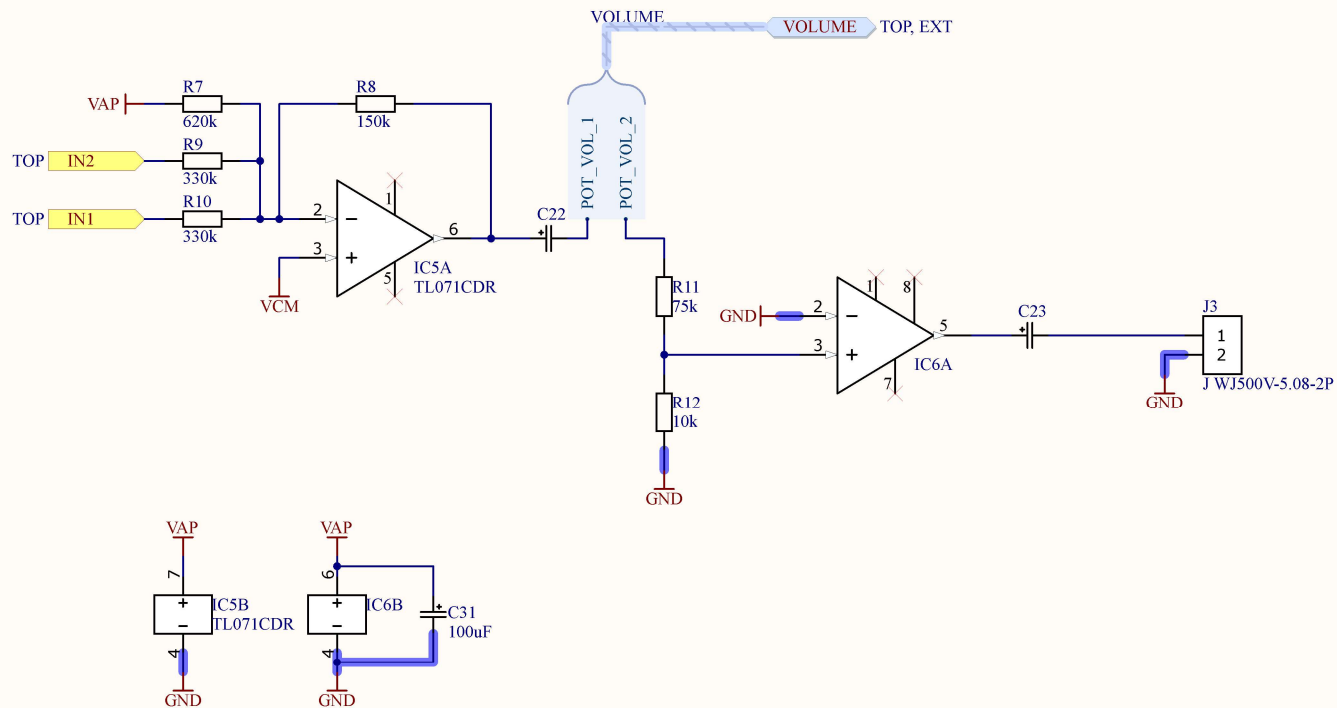

SCHEMATIC TITLE	PROJECT TITLE	FILE NAME	TYPE:	PROD.
Output stage	Audio synth	OS.SchDoc	CREATED:	10.12.2025
GIT HASH (SHORT)	SHEET NUMBER	 CCA - COMPETENCE CENTRE HTL Anichstraße	EDITED:	01.01.2026
AUTHOR	CHECKED BY		REV.:	0.1
Wendelin Waldhart	Erik Tóth		CHECKED:	30.12.2025
			DOC-NR:	WATO-8