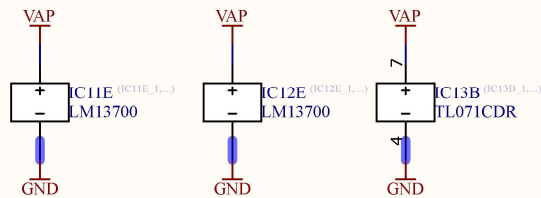

SCHEMATIC TITLE Voltage-controlled oscillator	PROJECT TITLE Audio synth	FILE NAME VCO.SchDoc	TYPE: PROD.
GIT HASH (SHORT) f81b36c0 [Locally Modified]	SHEET NUMBER Sheet 6 of 9	 CCA - COMPETENCE CENTRE HTL Anichstraße	CREATED: 11.12.2025
AUTHOR Wendelin Waldhart	CHECKED BY Erik Tóth		EDITED: 17.03.2026
			REV.: 0.2
			CHECKED: 30.12.2025
			DOC-NR: WATO-6