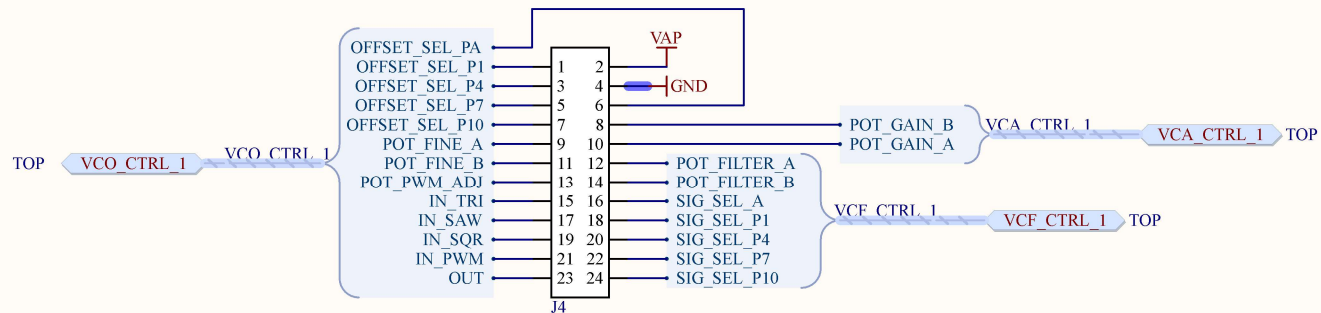

Voice control 1