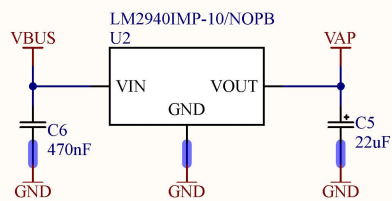

Analog supply

SCHEMATIC TITLE Power Management		PROJECT TITLE Audio synth		FILE NAME PM.SchDoc		TYPE:	PROD.
GIT HASH (SHORT) 7f3f4408 [Locally Modified]		SHEET NUMBER Sheet 2 of 9				CREATED:	10.12.2025
AUTHOR Erik Tóth		CHECKED BY Erik Tóth				EDITED:	17.03.2026
						REV.:	0.3
						CHECKED:	30.12.2025
						DOC-NR:	WATO-2