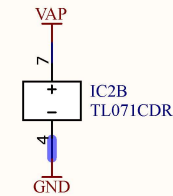

Analog supply

SCHEMATIC TITLE Power Management		PROJECT TITLE Audio synth		FILE NAME PM.SchDoc		TYPE:	PROD.
GIT HASH (SHORT) 7f3f4408 [Locally Modified]		SHEET NUMBER Sheet 2 of 9				CREATED:	10.12.2025
AUTHOR Erik Tóth		CHECKED BY Erik Tóth				EDITED:	17.03.2026
						REV.:	0.3
						CHECKED:	30.12.2025
						DOC-NR:	WATO-2