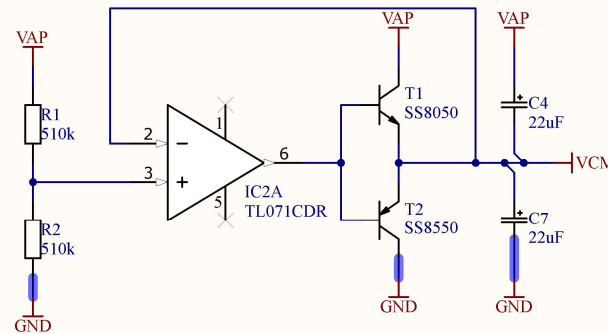

Analog supply

SCHEMATIC TITLE Power Management		PROJECT TITLE Audio synth		FILE NAME PM.SchDoc		TYPE:	PROD.
GIT HASH (SHORT) 7f3f4408 [Locally Modified]		SHEET NUMBER Sheet 2 of 9				CREATED:	10.12.2025
AUTHOR Erik Tóth		CHECKED BY Erik Tóth				EDITED:	17.03.2026
						REV.:	0.3
						CHECKED:	30.12.2025
						DOC-NR:	WATO-2