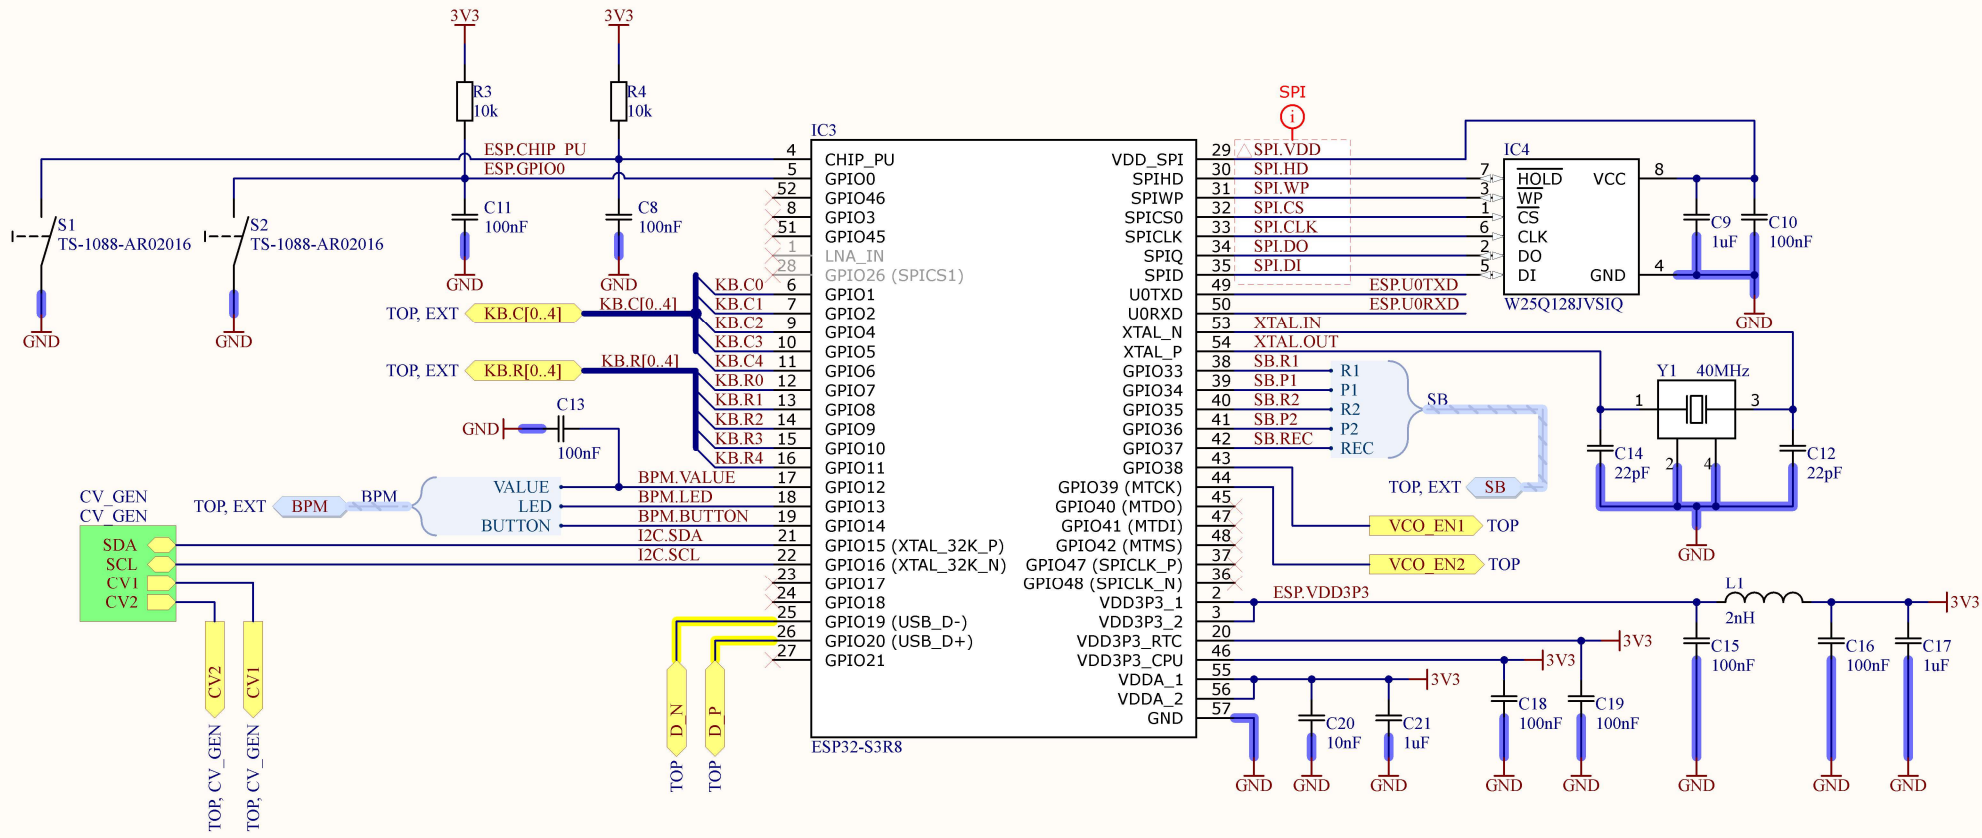

Initial supply

Digital supply

Analog supply

SCHEMATIC TITLE Power Management		PROJECT TITLE Audio synth		FILE NAME PM.SchDoc		TYPE:	PROD.
GIT HASH (SHORT) 7f3f4408 [Locally Modified]		SHEET NUMBER Sheet 2 of 9				CREATED:	10.12.2025
AUTHOR Erik Tóth		CHECKED BY Erik Tóth				EDITED:	17.03.2026
						REV.:	0.3
						CHECKED:	30.12.2025
						DOC-NR:	WATO-2

SCHEMATIC TITLE	PROJECT TITLE	FILE NAME	TYPE:	PROD.
Microcontrol Unit	Audio synth	MCU.SchDoc	CREATED:	10.12.2025
GIT HASH (SHORT)	SHEET NUMBER	 CCA - COMPETENCE CENTRE HTL Anichstraße	EDITED:	11.03.2026
f81b36c0 [Locally Modified]	Sheet 3 of 9		REV.:	0.6
AUTHOR	CHECKED BY		CHECKED:	30.12.2025
Erik Tóth	Erik Tóth		DOC-NR:	WATO-3

1

2

3

4

5

6

SCHEMATIC TITLE		PROJECT TITLE		FILE NAME		TYPE:	PROD.
Sound chain		Audio synth		SC.SchDoc		CREATED:	10.12.2025
GIT HASH (SHORT)		SHEET NUMBER				EDITED:	31.12.2025
f81b36c0		Sheet 5 of 9				REV.:	0.9
AUTHOR		CHECKED BY		HTL Anichstraße		CHECKED:	30.12.2025
Erik Tóth		Wendelin Waldhart				DOC-NR:	WATO-5