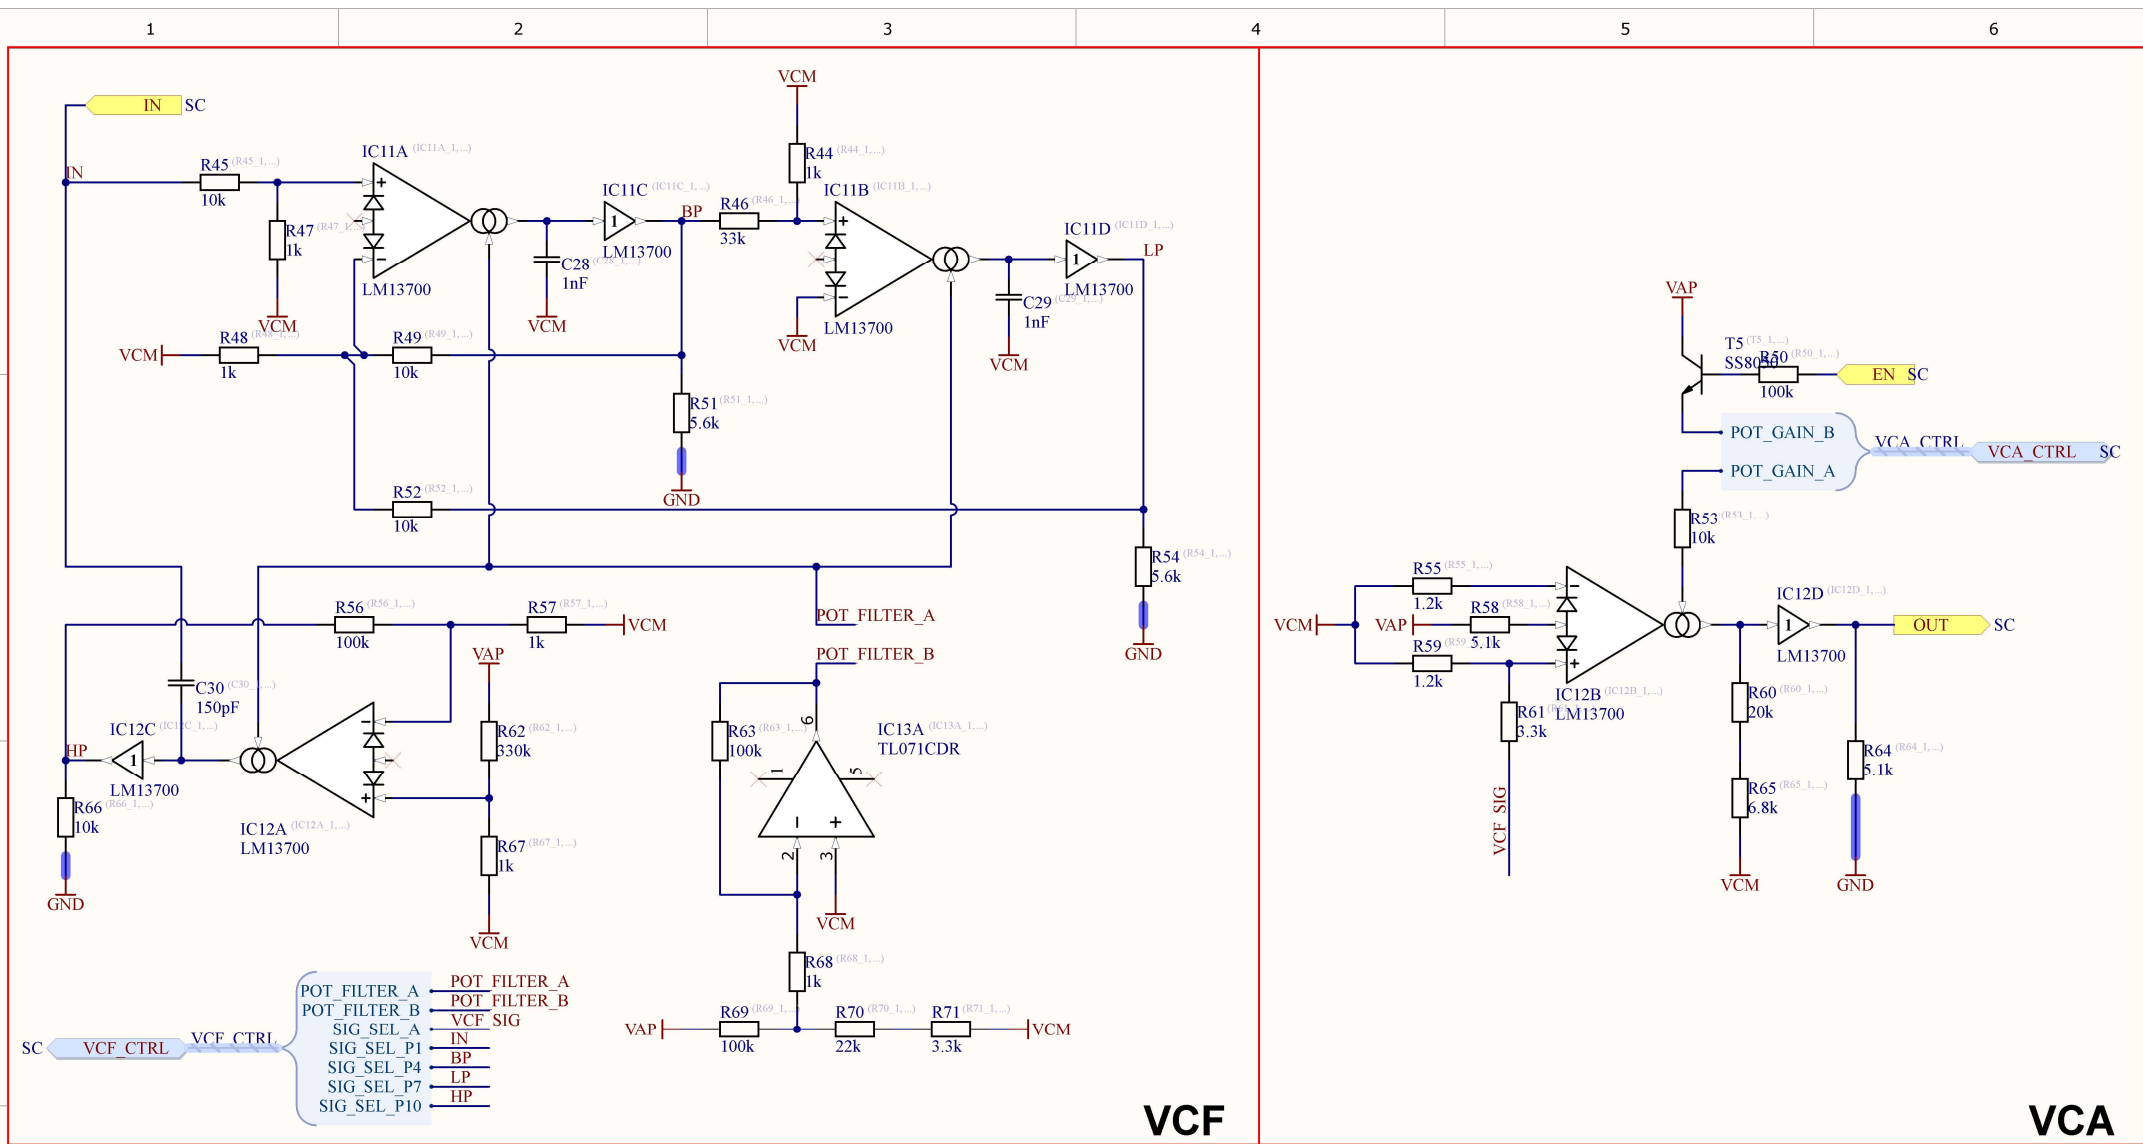

SCHEMATIC TITLE Voltage-controlled filter/amp	PROJECT TITLE Audio synth	FILE NAME VCF_A.SchDoc	TYPE:	PROD.
GIT HASH (SHORT) f81b36c0	SHEET NUMBER Sheet 7 of 9		CREATED:	23.12.2025
AUTHOR Wendelin Waldhart	CHECKED BY Erik Tóth		EDITED:	01.01.2026
			REV.:	0.5
			CHECKED:	31.12.2025
			DOC-NR:	WATO-7