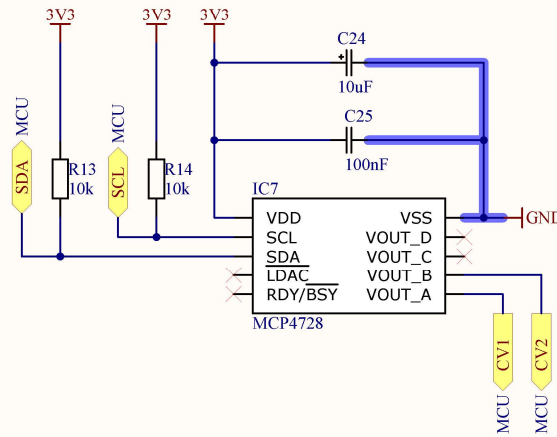

1

2

3

4

5

6

A

A

B

B

C

C

D

D

SCHEMATIC TITLE	PROJECT TITLE	FILE NAME	TYPE:	PROD.
CV Generation	Audio synth	CV_GEN.SchDoc	CREATED:	11.12.2025
GIT HASH (SHORT)	SHEET NUMBER		EDITED:	01.01.2026
f81b36c0	Sheet 4 of 9		REV.:	0.1
AUTHOR	CHECKED BY		CHECKED:	30.12.2025
Erik Tóth	Erik Tóth	DOC-NR:	WATO-4	

1

2

3

4

5

6