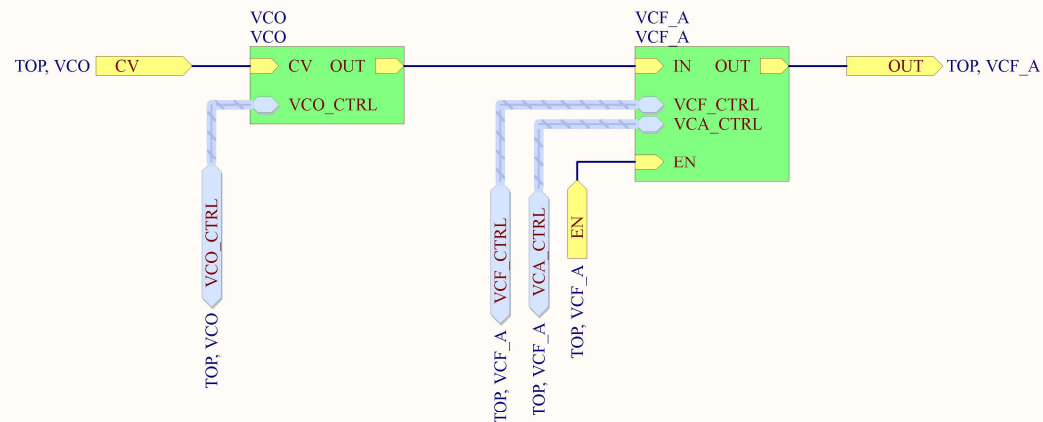

1

2

3

4

5

6

SCHEMATIC TITLE		PROJECT TITLE		FILE NAME		TYPE:	PROD.
Sound chain		Audio synth		SC.SchDoc		CREATED:	10.12.2025
GIT HASH (SHORT)		SHEET NUMBER				EDITED:	31.12.2025
f81b36c0		Sheet 5 of 9				REV.:	0.9
AUTHOR		CHECKED BY		HTL Anichstraße		CHECKED:	30.12.2025
Erik Tóth		Wendelin Waldhart				DOC-NR:	WATO-5

SCHEMATIC TITLE Voltage-controlled oscillator	PROJECT TITLE Audio synth	FILE NAME VCO.SchDoc	TYPE: PROD.
GIT HASH (SHORT) f81b36c0 [Locally Modified]	SHEET NUMBER Sheet 6 of 9	 CCA - COMPETENCE CENTRE HTL Anichstraße	CREATED: 11.12.2025
AUTHOR Wendelin Waldhart	CHECKED BY Erik Tóth		EDITED: 17.03.2026
			REV.: 0.2
			CHECKED: 30.12.2025
			DOC-NR: WATO-6