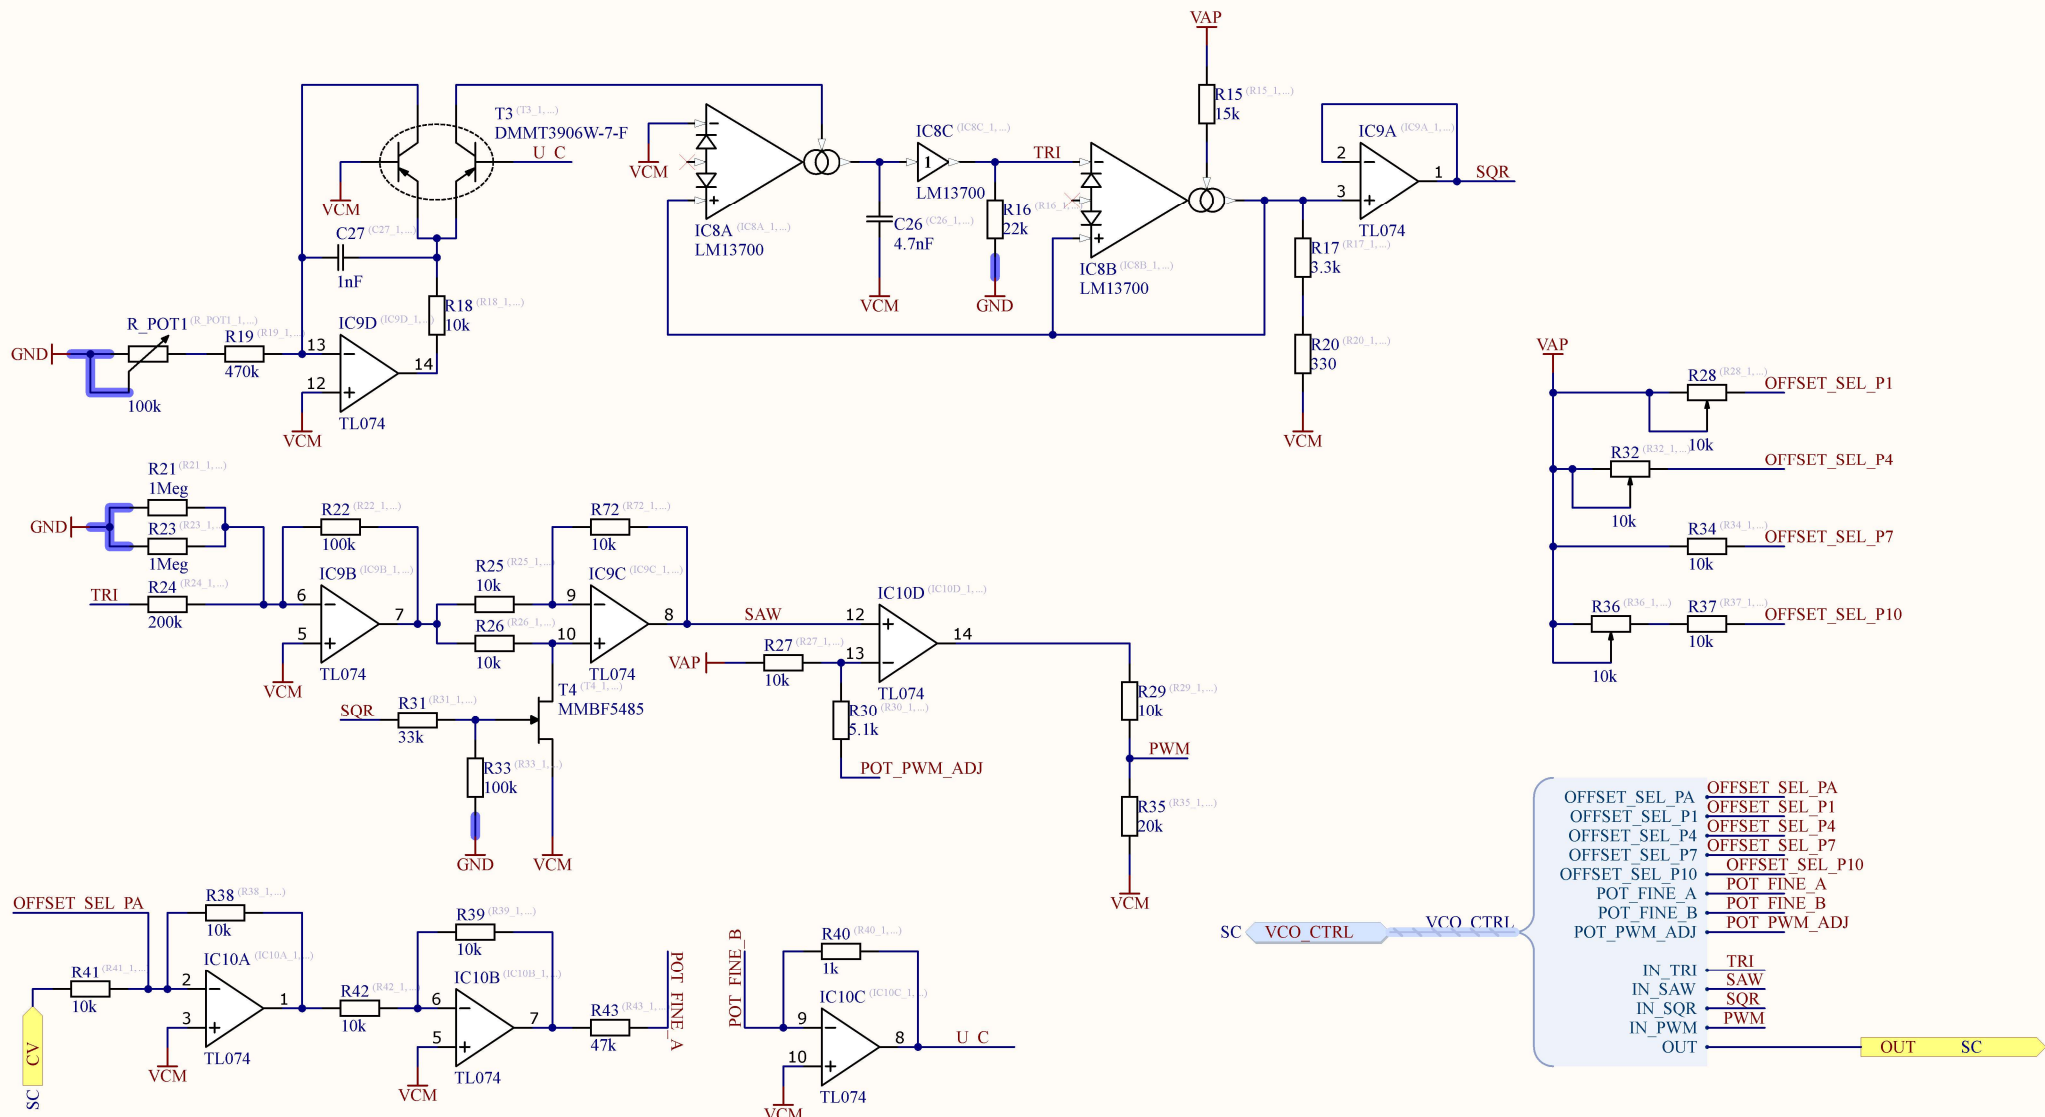

1

2

3

4

5

6

SCHEMATIC TITLE		PROJECT TITLE		FILE NAME		TYPE:	PROD.
Sound chain		Audio synth		SC.SchDoc		CREATED:	10.12.2025
GIT HASH (SHORT)		SHEET NUMBER				EDITED:	31.12.2025
f81b36c0		Sheet 5 of 9				REV.:	0.9
AUTHOR		CHECKED BY		HTL Anichstraße		CHECKED:	30.12.2025
Erik Tóth		Wendelin Waldhart				DOC-NR:	WATO-5