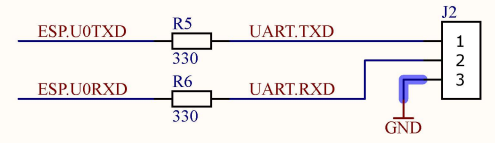

Initial supply

Digital supply

Analog supply

SCHEMATIC TITLE Power Management		PROJECT TITLE Audio synth		FILE NAME PM.SchDoc		TYPE:	PROD.
GIT HASH (SHORT) 7f3f4408 [Locally Modified]		SHEET NUMBER Sheet 2 of 9				CREATED:	10.12.2025
AUTHOR Erik Tóth		CHECKED BY Erik Tóth				EDITED:	17.03.2026
						REV.:	0.3
						CHECKED:	30.12.2025
						DOC-NR:	WATO-2